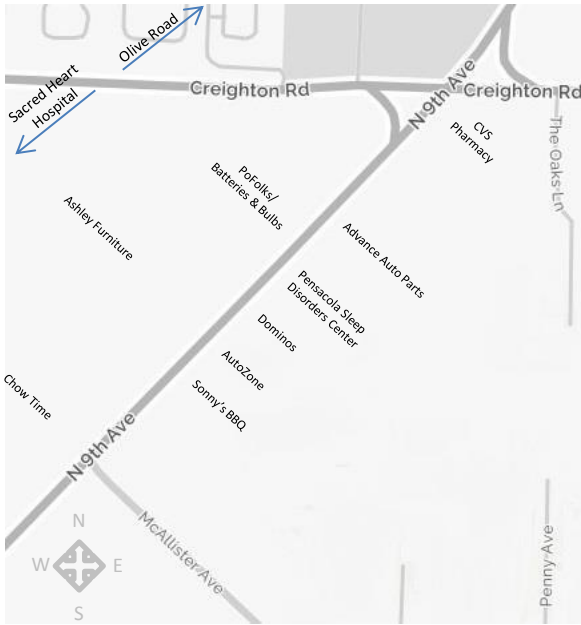

Pensacola Sleep Disorders Center

6706 N 9th Ave E-1
Pensacola, FL 32504
850-473-9709

Our entrance is located between Domino's Pizza and Advance Auto Parts at the 9th Avenue Office Plaza sign.