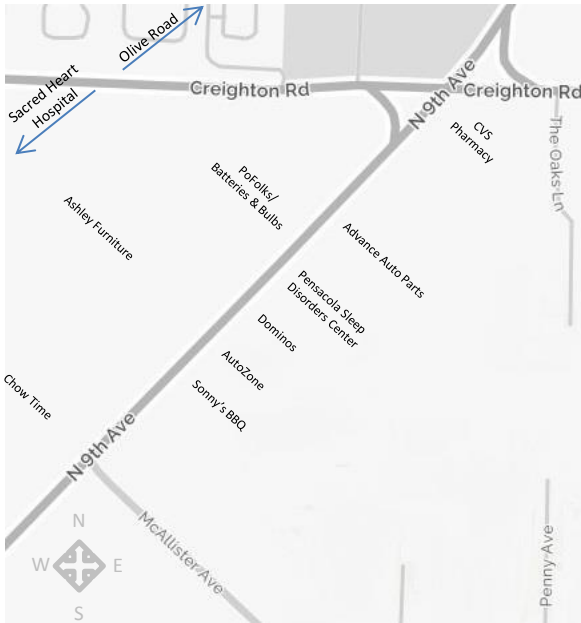

Pensacola Sleep Disorders Center

6706 N 9th Ave E-1
Pensacola, FL 32504
850-473-9709

Our entrance is located between Domino's Pizza and Advance Auto Parts at the 9th Avenue Office Plaza sign.